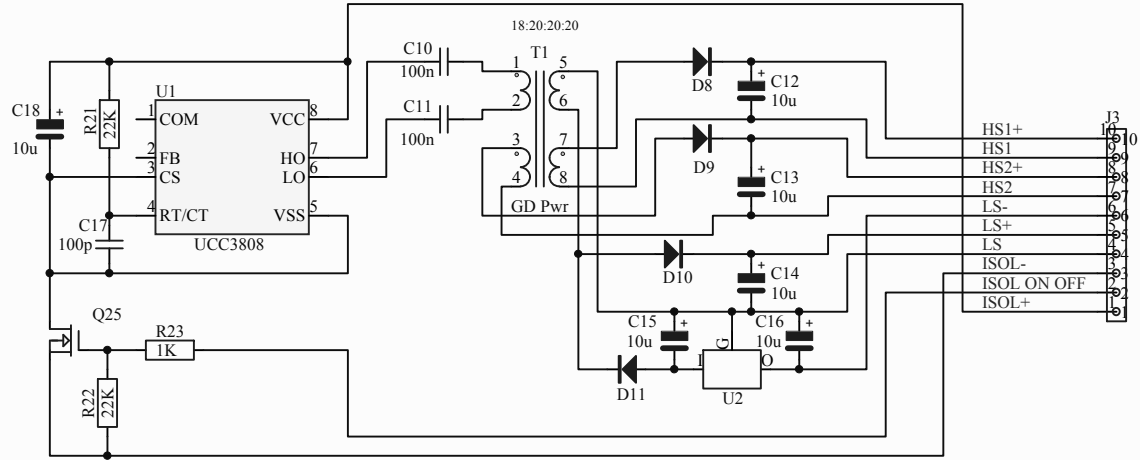

Discrete Version

Ali Module Version

Title		
Size	Number	Revision
A4		
Date:	14/05/2019	Sheet of
File:	C:\mike\...4KW 1ISOL.SchDoc	Drawn By: