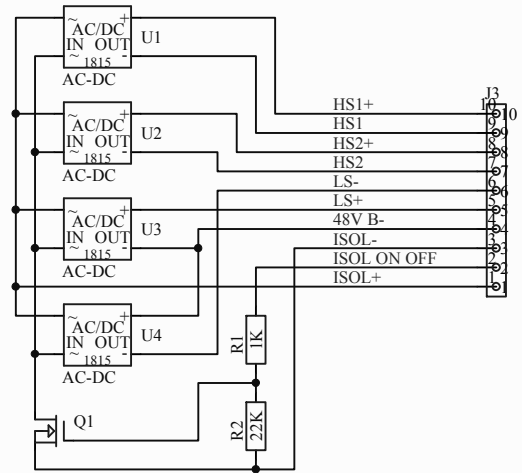

Discrete Version

Ali Module Version

Title		
Size	Number	Revision
A4		
Date:	14/05/2019	Sheet of
File:	C:\mike\...4KW 1ISOL.SchDoc	Drawn By: