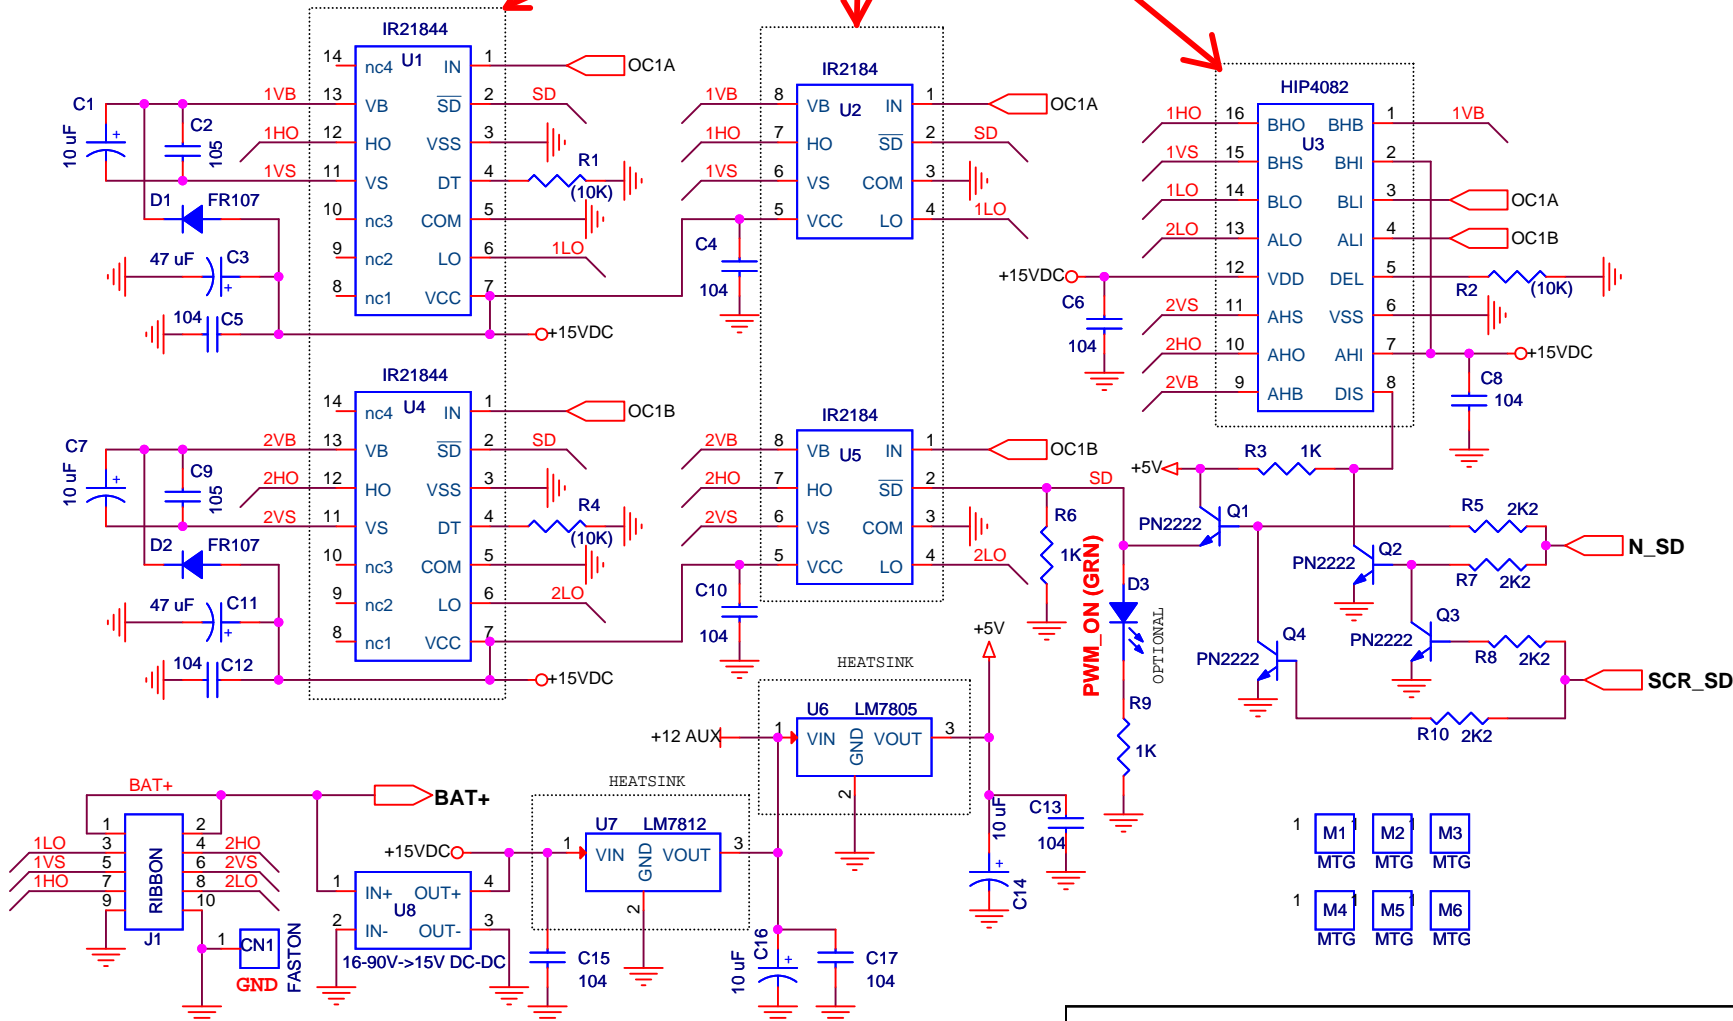

**CHOOSE YOUR POISON.
CAUTION: MORE THAN ONE CAN KILL!**

- 1 M1 MTG
- 1 M2 MTG
- 1 M3 MTG
- 1 M4 MTG
- 1 M5 MTG
- 1 M6 MTG

Title		
Drivers and Power Supplies		
Size A	Document Number Nanoverter	Rev A
Date: Saturday, December 01, 2018	Sheet 1 of 3	

Title		
Nano1 - SPWM Mosfet Drivers @ Power Supplies		
Size A	Document Number NANOVERTER	Rev A
Date:	Saturday, December 01, 2018	Sheet 2 of 3

Title		
Nano2 - Sensors and Comm		
Size A	Document Number NANOVERTER	Rev A
Date:	Saturday, December 01, 2018	Sheet 3 of 3