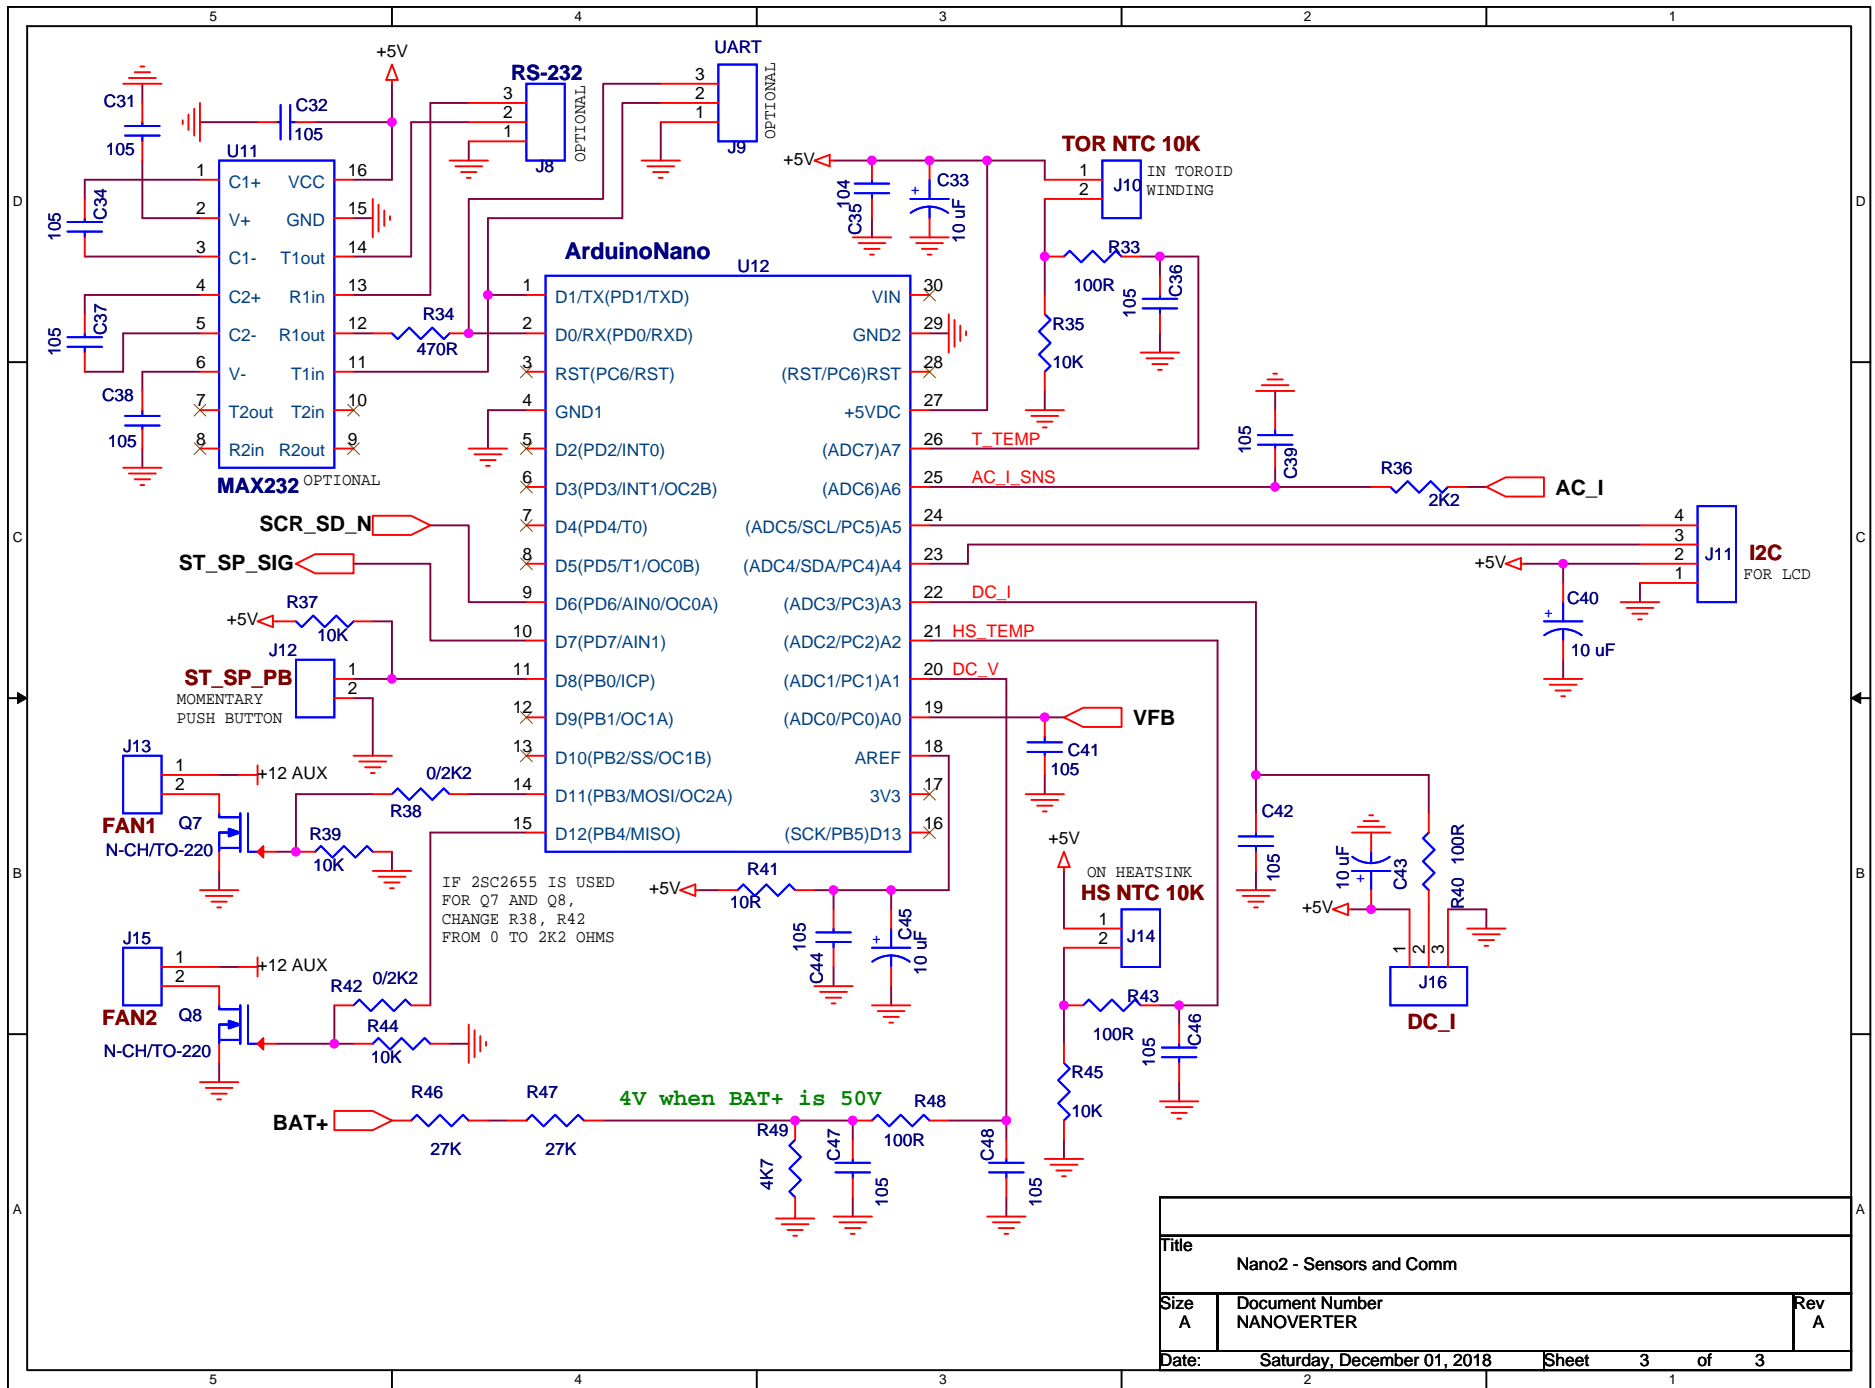

**CHOOSE YOUR POISON.
CAUTION: MORE THAN ONE CAN KILL!**

- 1 M1 MTG
- 1 M2 MTG
- 1 M3 MTG
- 1 M4 MTG
- 1 M5 MTG
- 1 M6 MTG

Title		
Drivers and Power Supplies		
Size A	Document Number Nanoverter	Rev A
Date: Saturday, December 01, 2018	Sheet 1 of 3	

Title		
Nano1 - SPWM Mosfet Drivers @ Power Supplies		
Size A	Document Number NANOVERTER	Rev A
Date:	Saturday, December 01, 2018	Sheet 2 of 3

Title		
Nano2 - Sensors and Comm		
Size A	Document Number NANOVERTER	Rev A
Date:	Saturday, December 01, 2018	Sheet 3 of 3