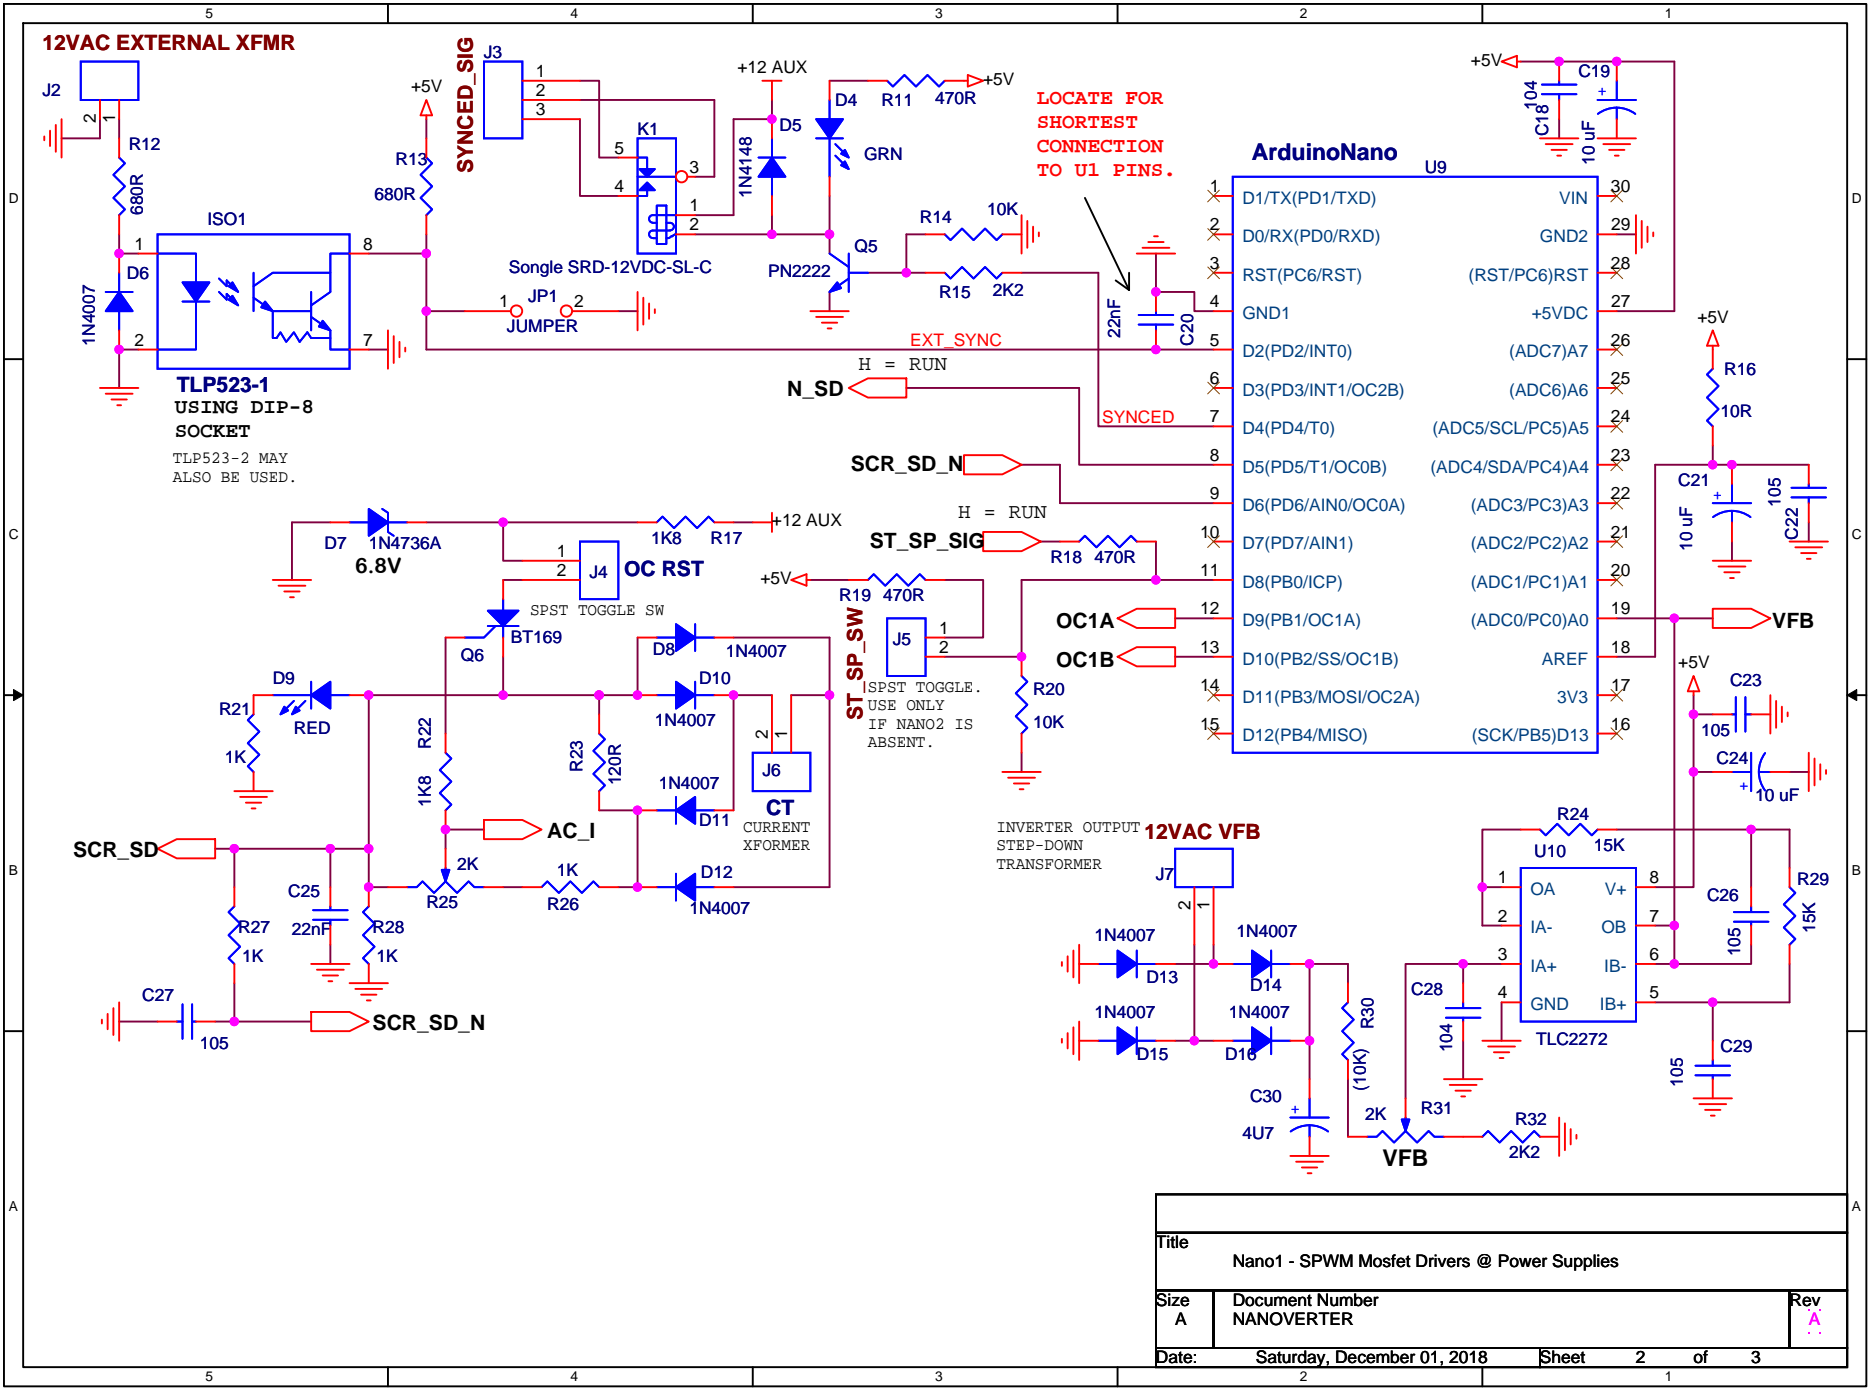

**CHOOSE YOUR POISON.
CAUTION: MORE THAN ONE CAN KILL!**

- 1 M1 MTG
- 1 M2 MTG
- 1 M3 MTG
- 1 M4 MTG
- 1 M5 MTG
- 1 M6 MTG

Title		
Drivers and Power Supplies		
Size A	Document Number Nanoverter	Rev A
Date: Saturday, December 01, 2018	Sheet 1 of 3	

Title		
Nano1 - SPWM Mosfet Drivers @ Power Supplies		
Size A	Document Number NANOVERTER	Rev A
Date:	Saturday, December 01, 2018	Sheet 2 of 3

Title		
Nano2 - Sensors and Comm		
Size A	Document Number NANOVERTER	Rev A
Date:	Saturday, December 01, 2018	Sheet 3 of 3