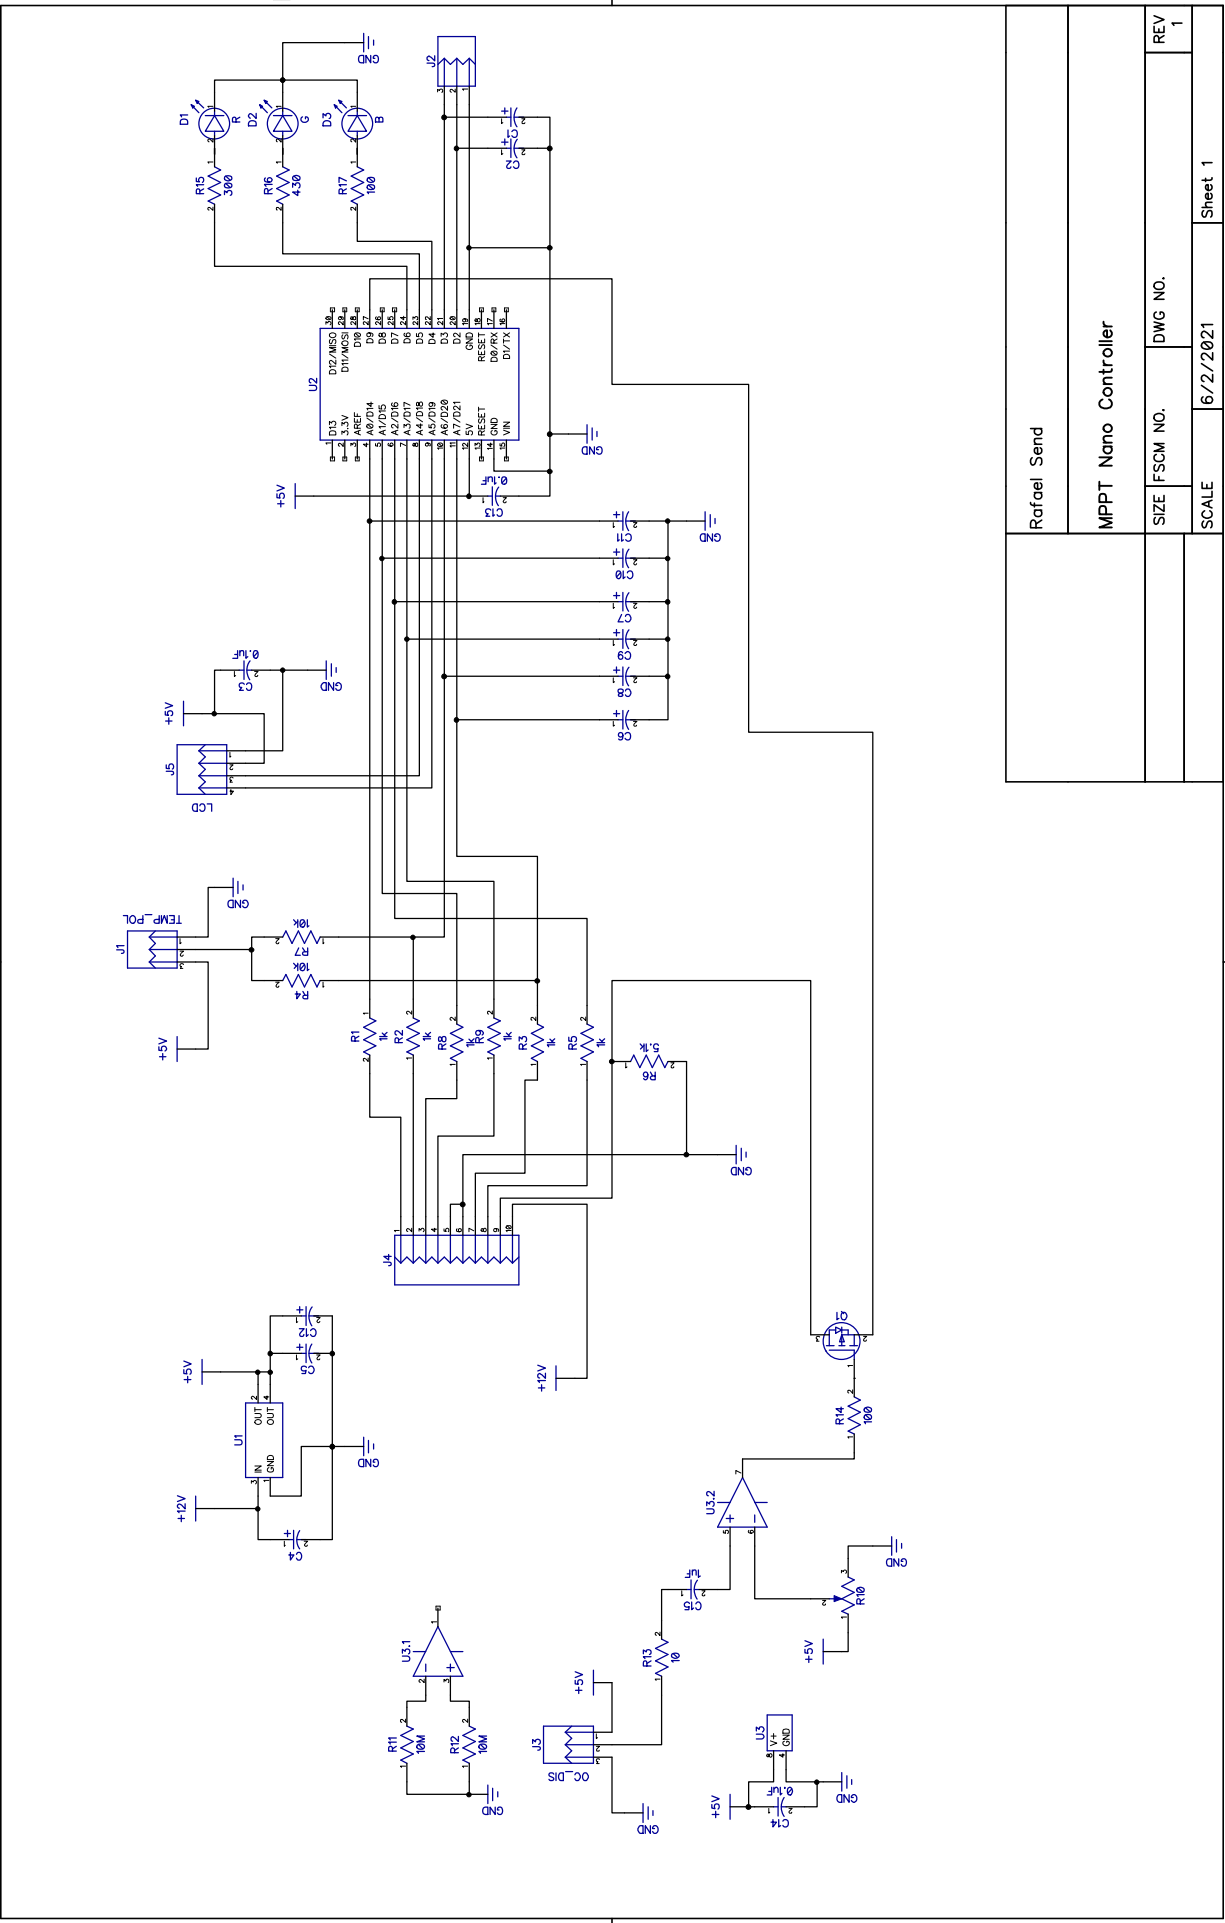

1

2

B

A

B

A

Rafael Send		MPPT Nano Controller	
SIZE	FSCM NO.	DWG NO.	REV
SCALE	6/2/2021	Sheet 1	1

1