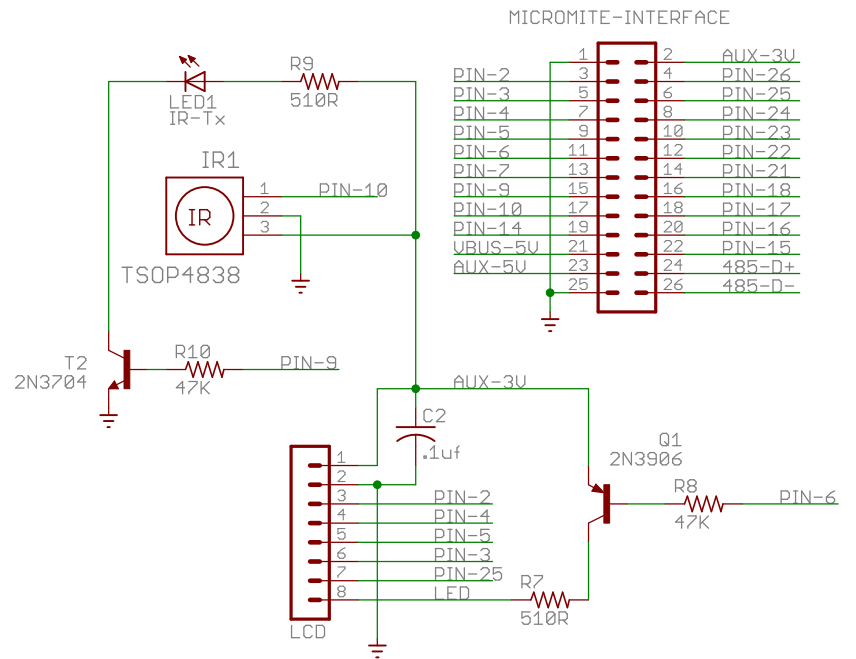

X-Y_KBD

Digital Keypad

Analog Keypad

TITLE: uMite IR Remote

Document Number:

REV:

Date: 2/21/2014 11:42:52 PM

Sheet: 1/1