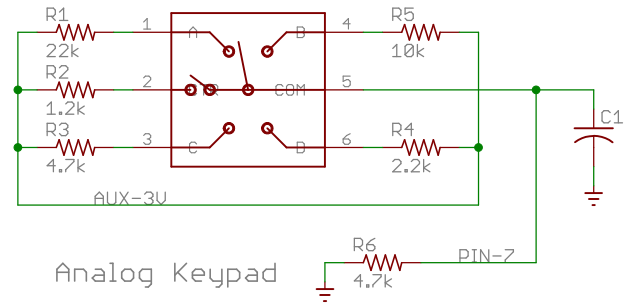

X-Y_KBD

Digital Keypad

Analog Keypad

TITLE: uMite IR Remote

Document Number:

REV:

Date: 2/21/2014 11:42:52 PM

Sheet: 1/1