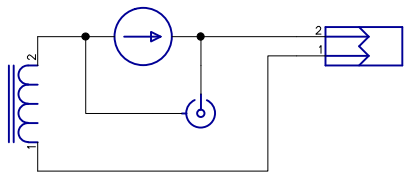

Use current sensor to measure waveform on scope

Itemref	Quantity	Title/Name, designation, material, dimension etc	Article No./Reference		
Solar Mike	Checked by	Approved by - date	File name	Date	Scale
		24/5/2017		24/5/2017	1:1
Inductance Saturation Tester			RM Software Wellington		
				Edition 1.00	Sheet 1/1